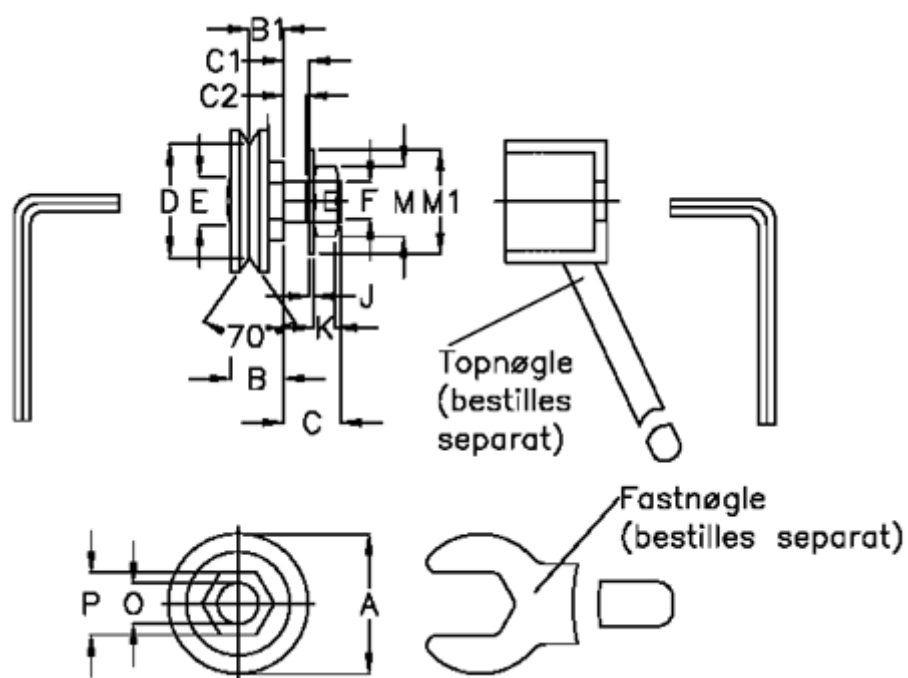

Article number: 0571517580

Description: Hepco GV3 bearing GSJ 580 CNS
Slimline With Short Stud

Measures

B = 22.8
B1 = 14.3
D = 46.08
E = 23.5
F = M14 x 1,5
G = 14
H = 1.5
I = 17.8

Weight kg/1000 = 0.280